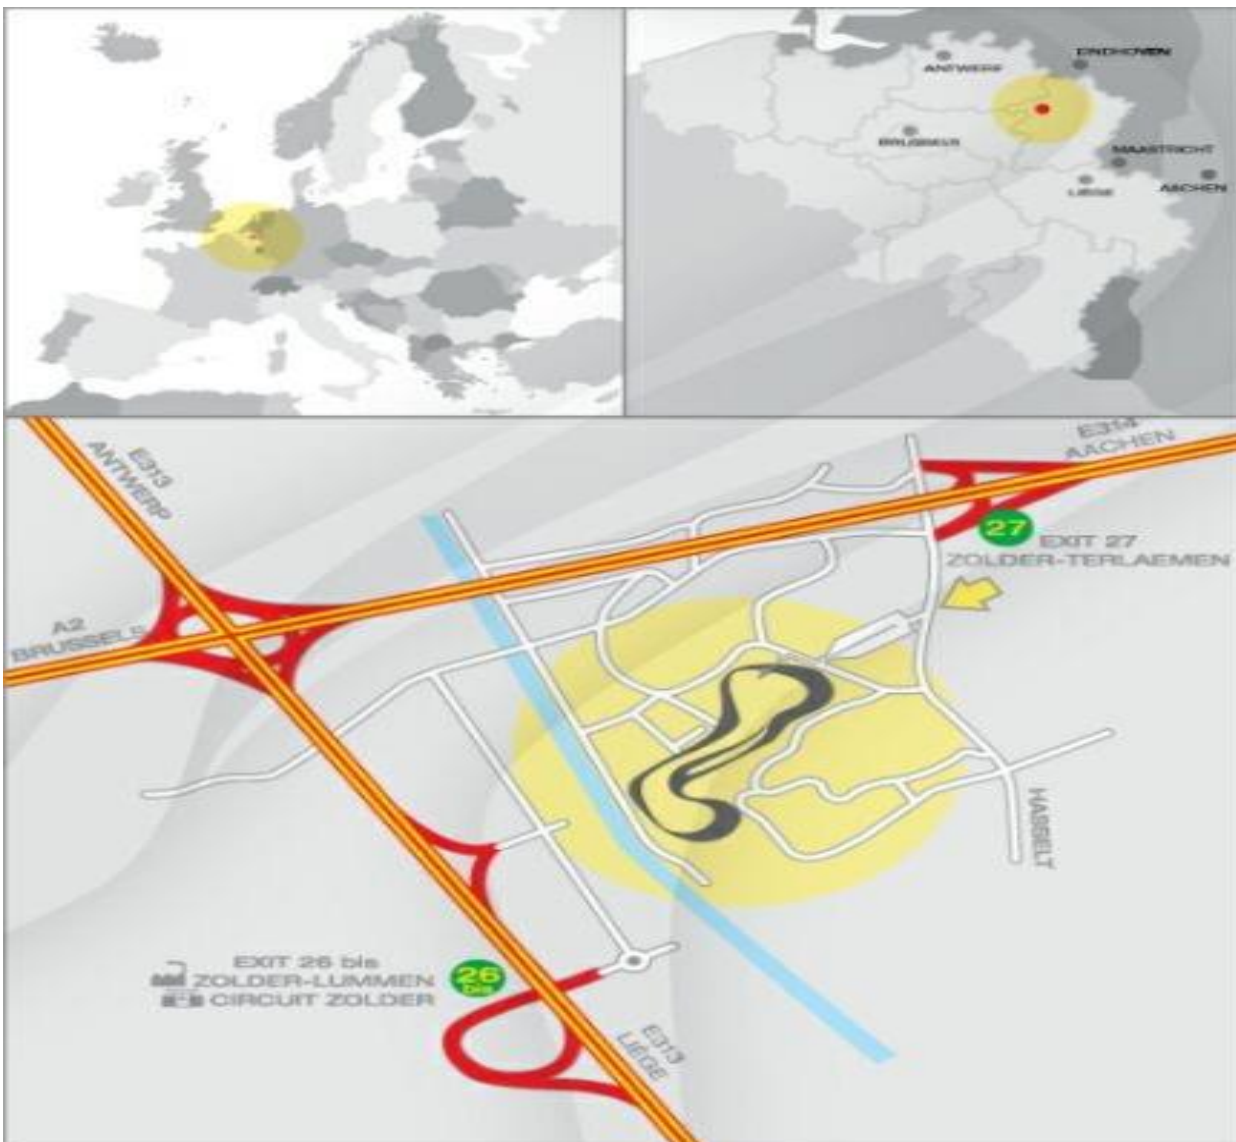

Geographical location

TELENET SUPER PRESTIGE

HEUSDEN – ZOLDER
26.12.2020

The success of the Circuit-Zolder comes from the variety of the events organized there and its good and central location. It is near the highways E313 (Hasselt-Anvers) and E314 (Bruxelles-Aix-la-Chapelle). It is also located at less than 100 km far from Brussels, Liège, Aix-la-Chapelle, Eindhoven and Anvers.

Located at 120 km in the South-West of Circuit-Zolder
www.charleroi-airport.com

Liège Airport – Bierset :

Located at 60 km in the South of Circuit-Zolder
Served by buses (Company TEC), taxis and rental cars
www.liegeairport.com