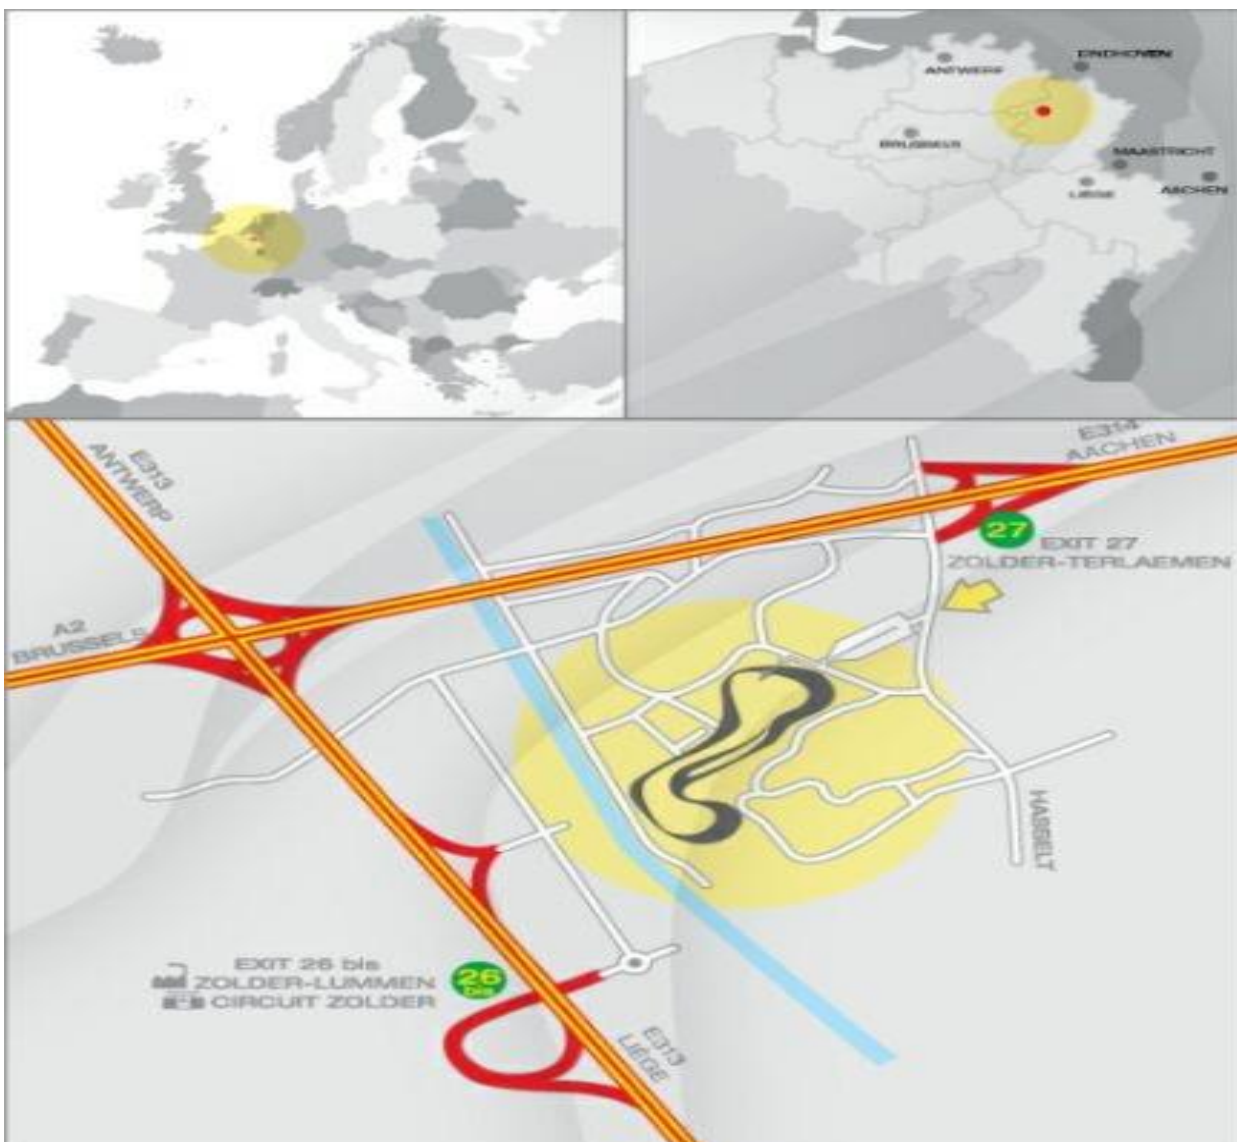

Geographical location

TELENET SUPER PRESTIGE

HEUSDEN – ZOLDER

27.12.2021

The success of the Circuit-Zolder comes from the variety of the events organized there and its good and central location. It is near the highways E313 (Hasselt-Anvers) and E314 (Bruxelles-Aix-la-Chapelle). It is also located at less than 100 km far from Brussels, Liège, Aix-la-Chapelle, Eindhoven and Anvers.

Located at 120 km in the South-West of Circuit-Zolder
www.charleroi-airport.com

Liège Airport – Bierset :

Located at 60 km in the South of Circuit-Zolder
Served by buses (Company TEC), taxis and rental cars
www.liegeairport.com

Main entrance will be closed for all traffic on 26.12.2020