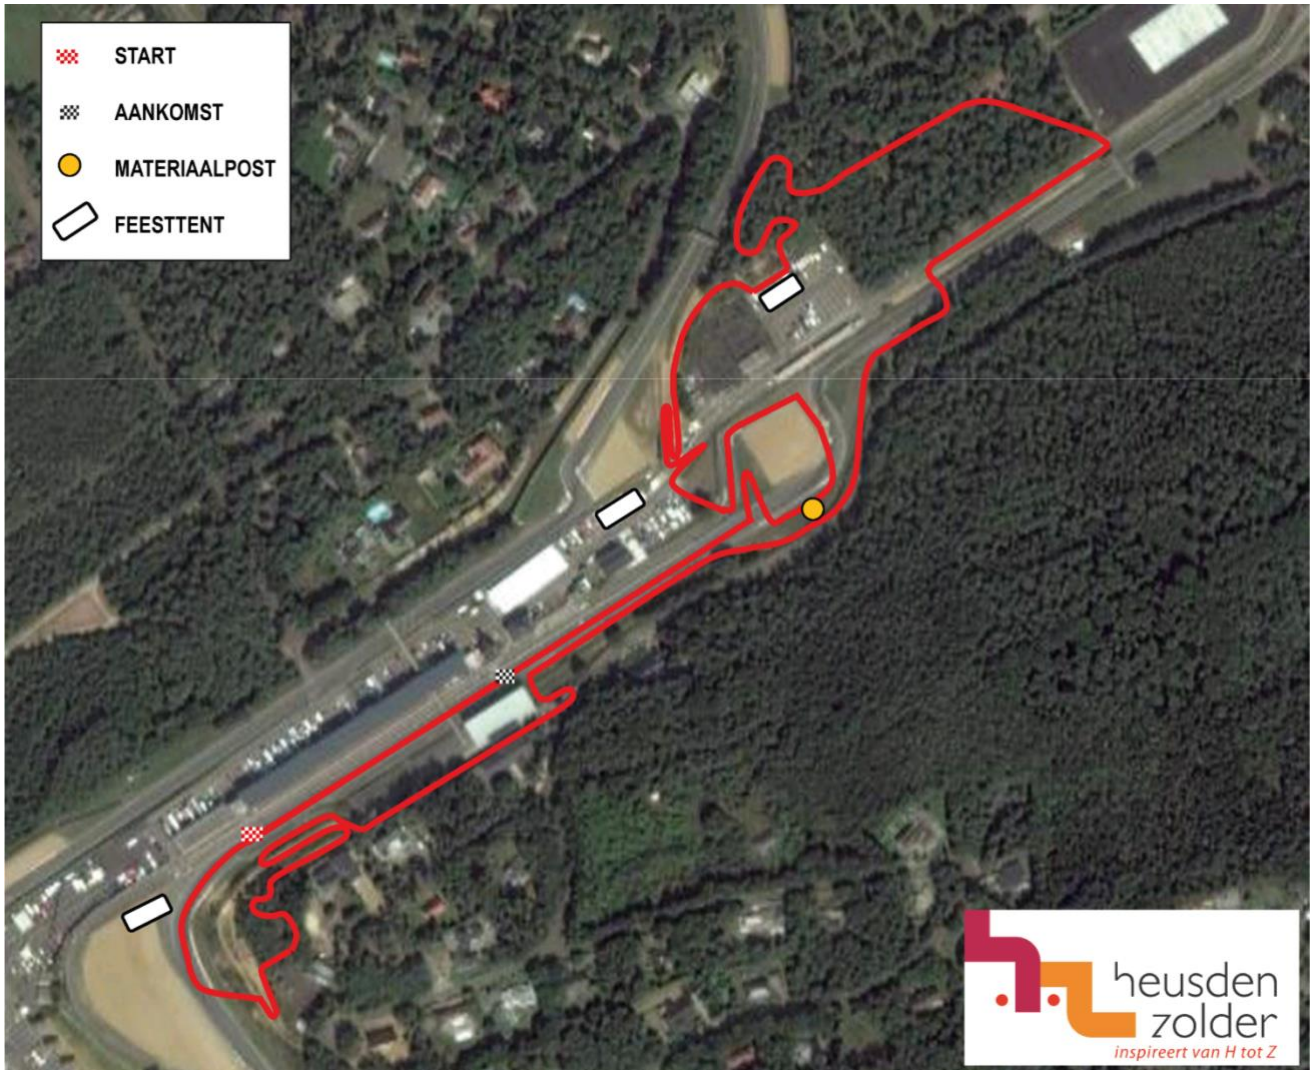

TELENET SUPER PRESTIGE

HEUSDEN - ZOLDER
27.12.2021

Course